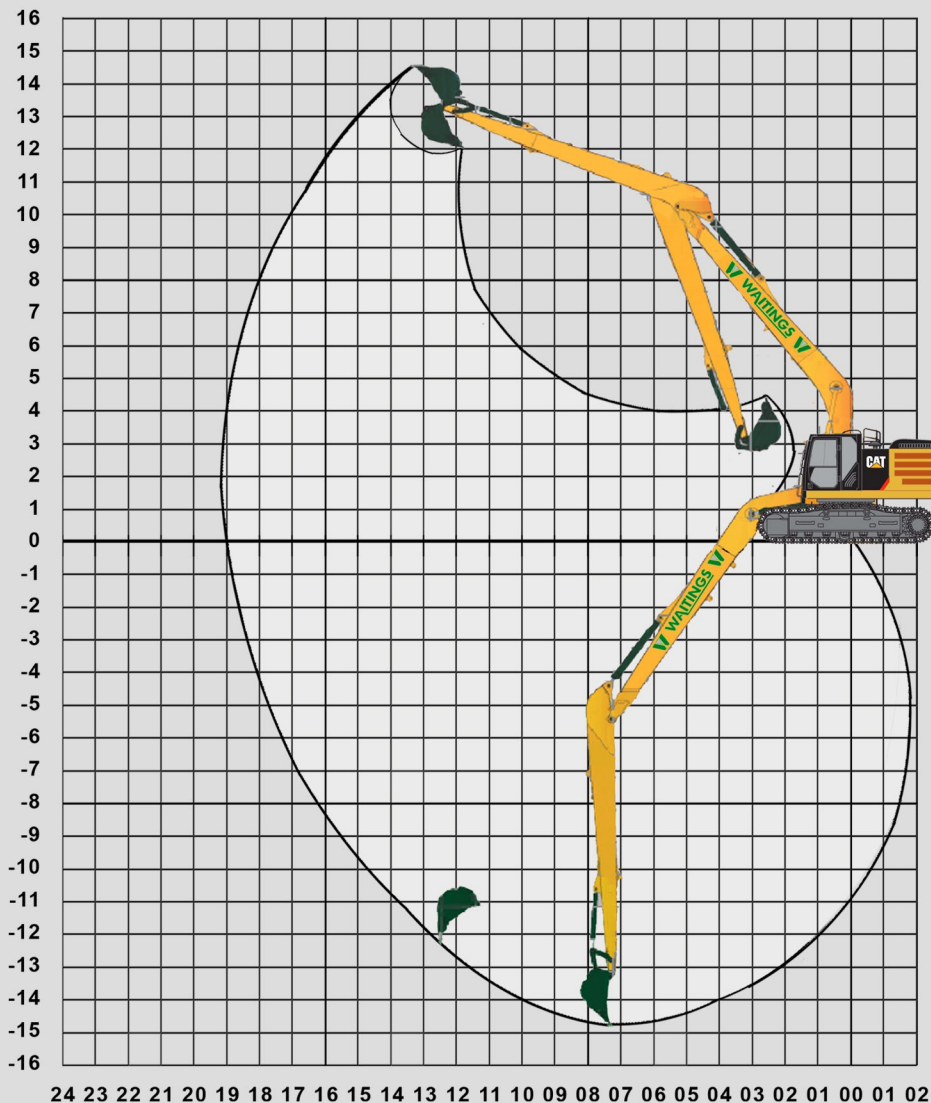

DATA SHEET

CAT 336 LRE

Long Reach Excavator

T +44(0) 1931 714270

E info@waitings.co.uk

W www.waitings.co.uk

60t+ longreaches available | Up to 25m outreach | 2D & 3D machine control | Various attachments available

Boom Option	LRE Boom 10.5 m
Stick Option	LRE Stick 8 m
1 Maximum Digging Depth	14 850mm
2 Maximum Reach at Ground Level	19 050mm
3 Maximum Cutting Height	14 600mm
4 Maximum Loading Height	12 250mm
5 Operating Weight	40te

Dimensions may vary depending on bucket selection.

WAITINGS